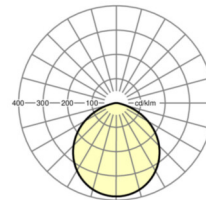

**LIGHTING TECHNOLOGY**

Placement	LED, Colour rendering/Light colour CRI ≥ 80 / 4000K
Colour tolerance (MacAdam)	3SDCM
Photobiological safety (Luminaire)	RGO
Nominal luminous flux	1915lm
LED service life	50000h L85/B10 (Tq 25°C), 75000h L80/B10 (Tq 25°C)
Luminaire luminous efficiency	97lm/W
Beam angle	110°
UGR lat./long.	27.2 / 27.2

**MECHANICS**

Housing colour	white
Dimensions (LxWxH/DxH)	190mm x 120mm
Weight (net)	1.74kg
Type of installation	Ceiling-mounted single installation

**Dimensions**

H	120 mm	Height
D	190 mm	Diameter

Reference	LED 1900lm 840
ηLB	100 %
Φ ↓/↑	100 % / 0 %
UGR lat./long.	27.2 / 27.2